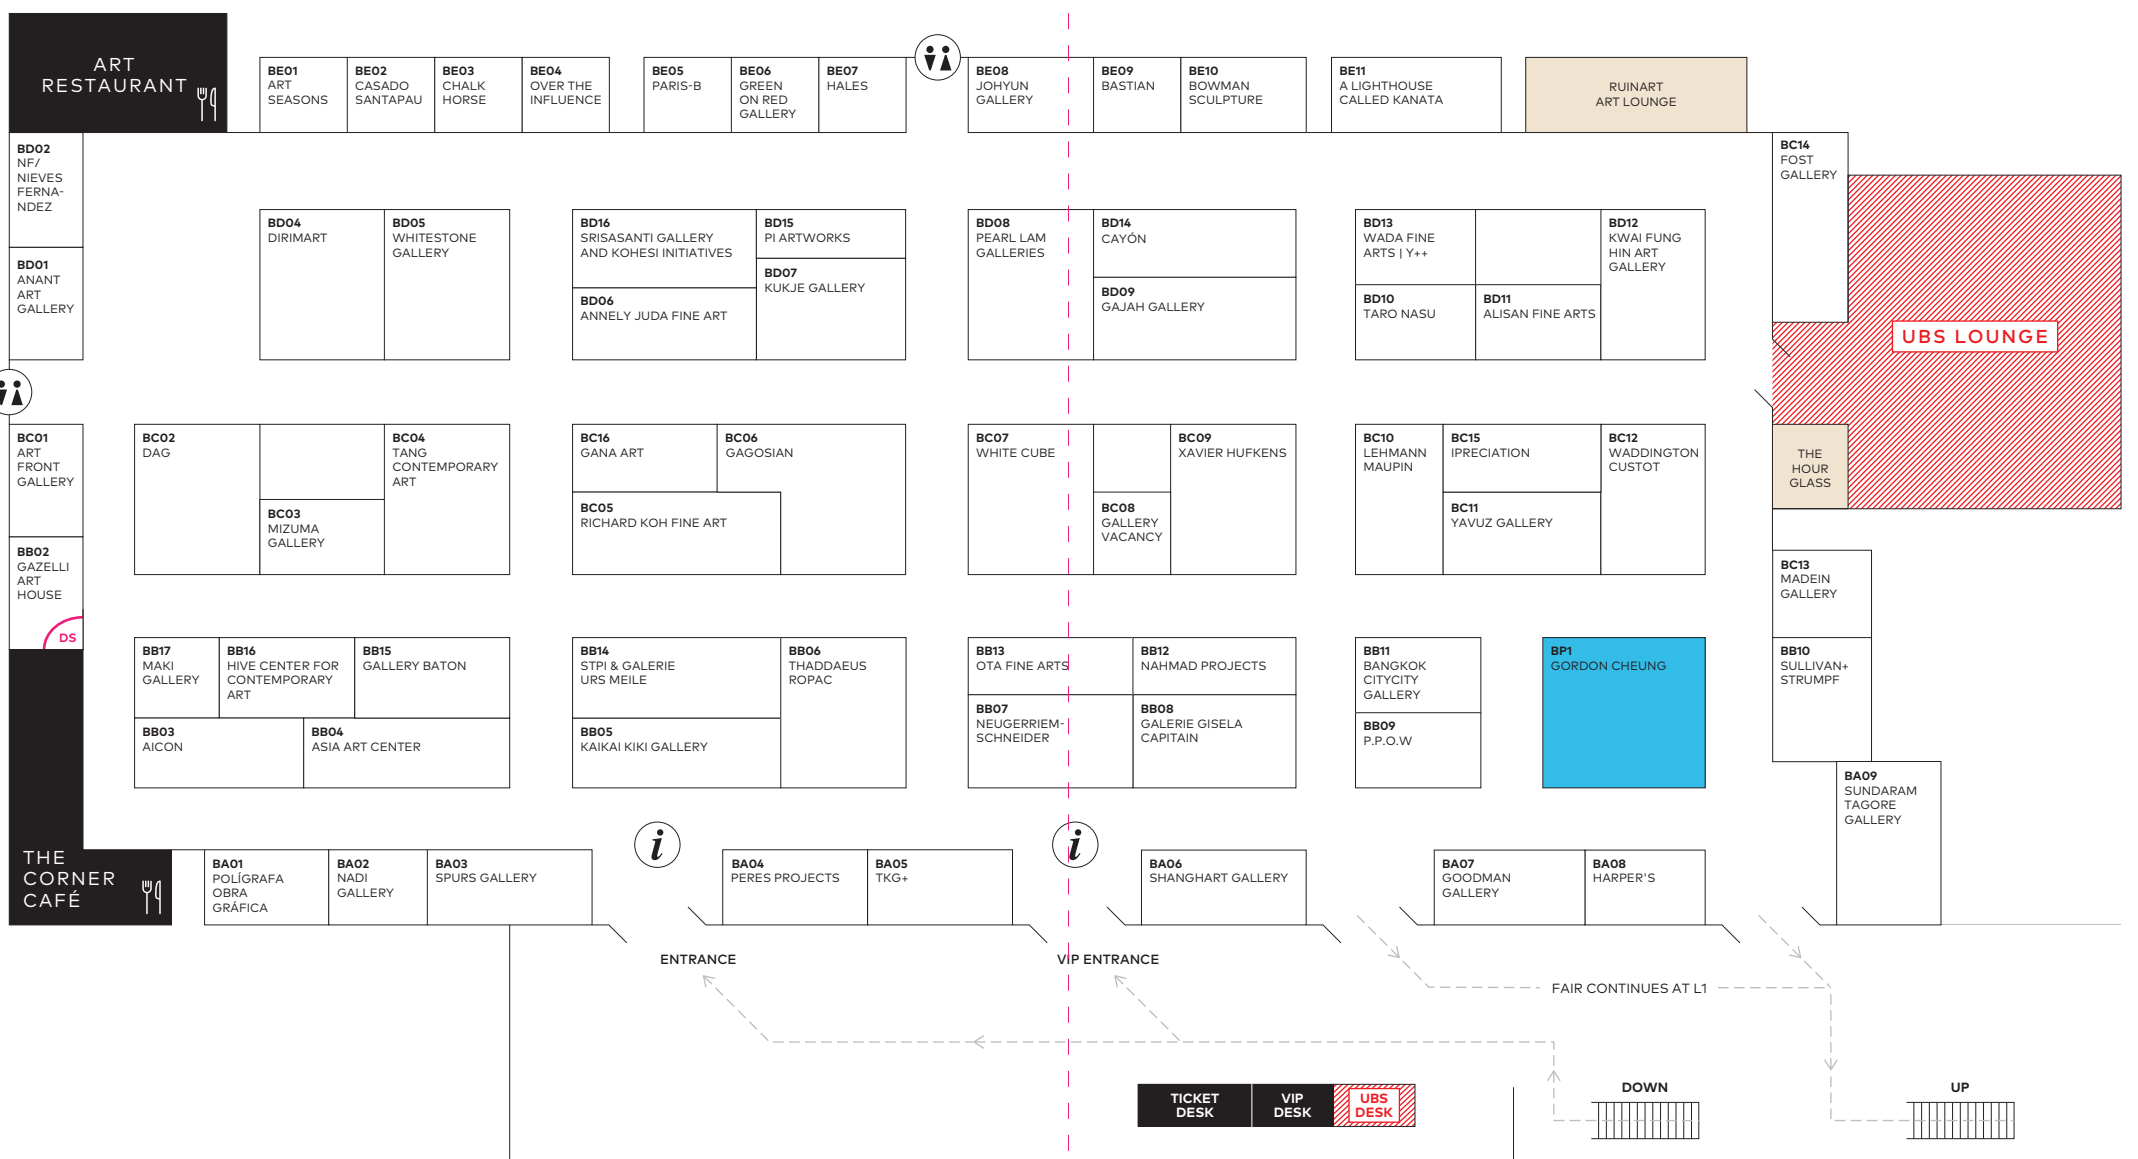

Future Shock | 3:30pm

DIRECTIONS

Just a 3-minute walk from the fair, ArtScience Museum™ is located directly outside The Shoppes at Marina Bay Sands. Exit the fair via L1, walk through The Shoppes towards the waterfront, following the signage to ArtScience Museum™.

BASEMENT 2 | B2

- GALLERIES
- PLATFORM
- DIGITAL SPOTLIGHT
- UBS
- SPONSORS & PARTNERS

GALLERY LIST

GALLERIES

The GALLERIES sector presents leading international and regional galleries showcasing works from their core artist programs.

- Artemis Gallery
- bitforms gallery
- Chi-Wen
- Chris Sharp Gallery
- Gazelli Art House
- Philipp von Rosen Galerie
- The Columns Gallery
- The Page Gallery
- Wei-Ling Gallery

PLATFORM

Dynamic, large-scale and site-specific installations presented across the fair. These artworks showcase the latest in contemporary art practice and themes from around the Asia Pacific region and beyond.