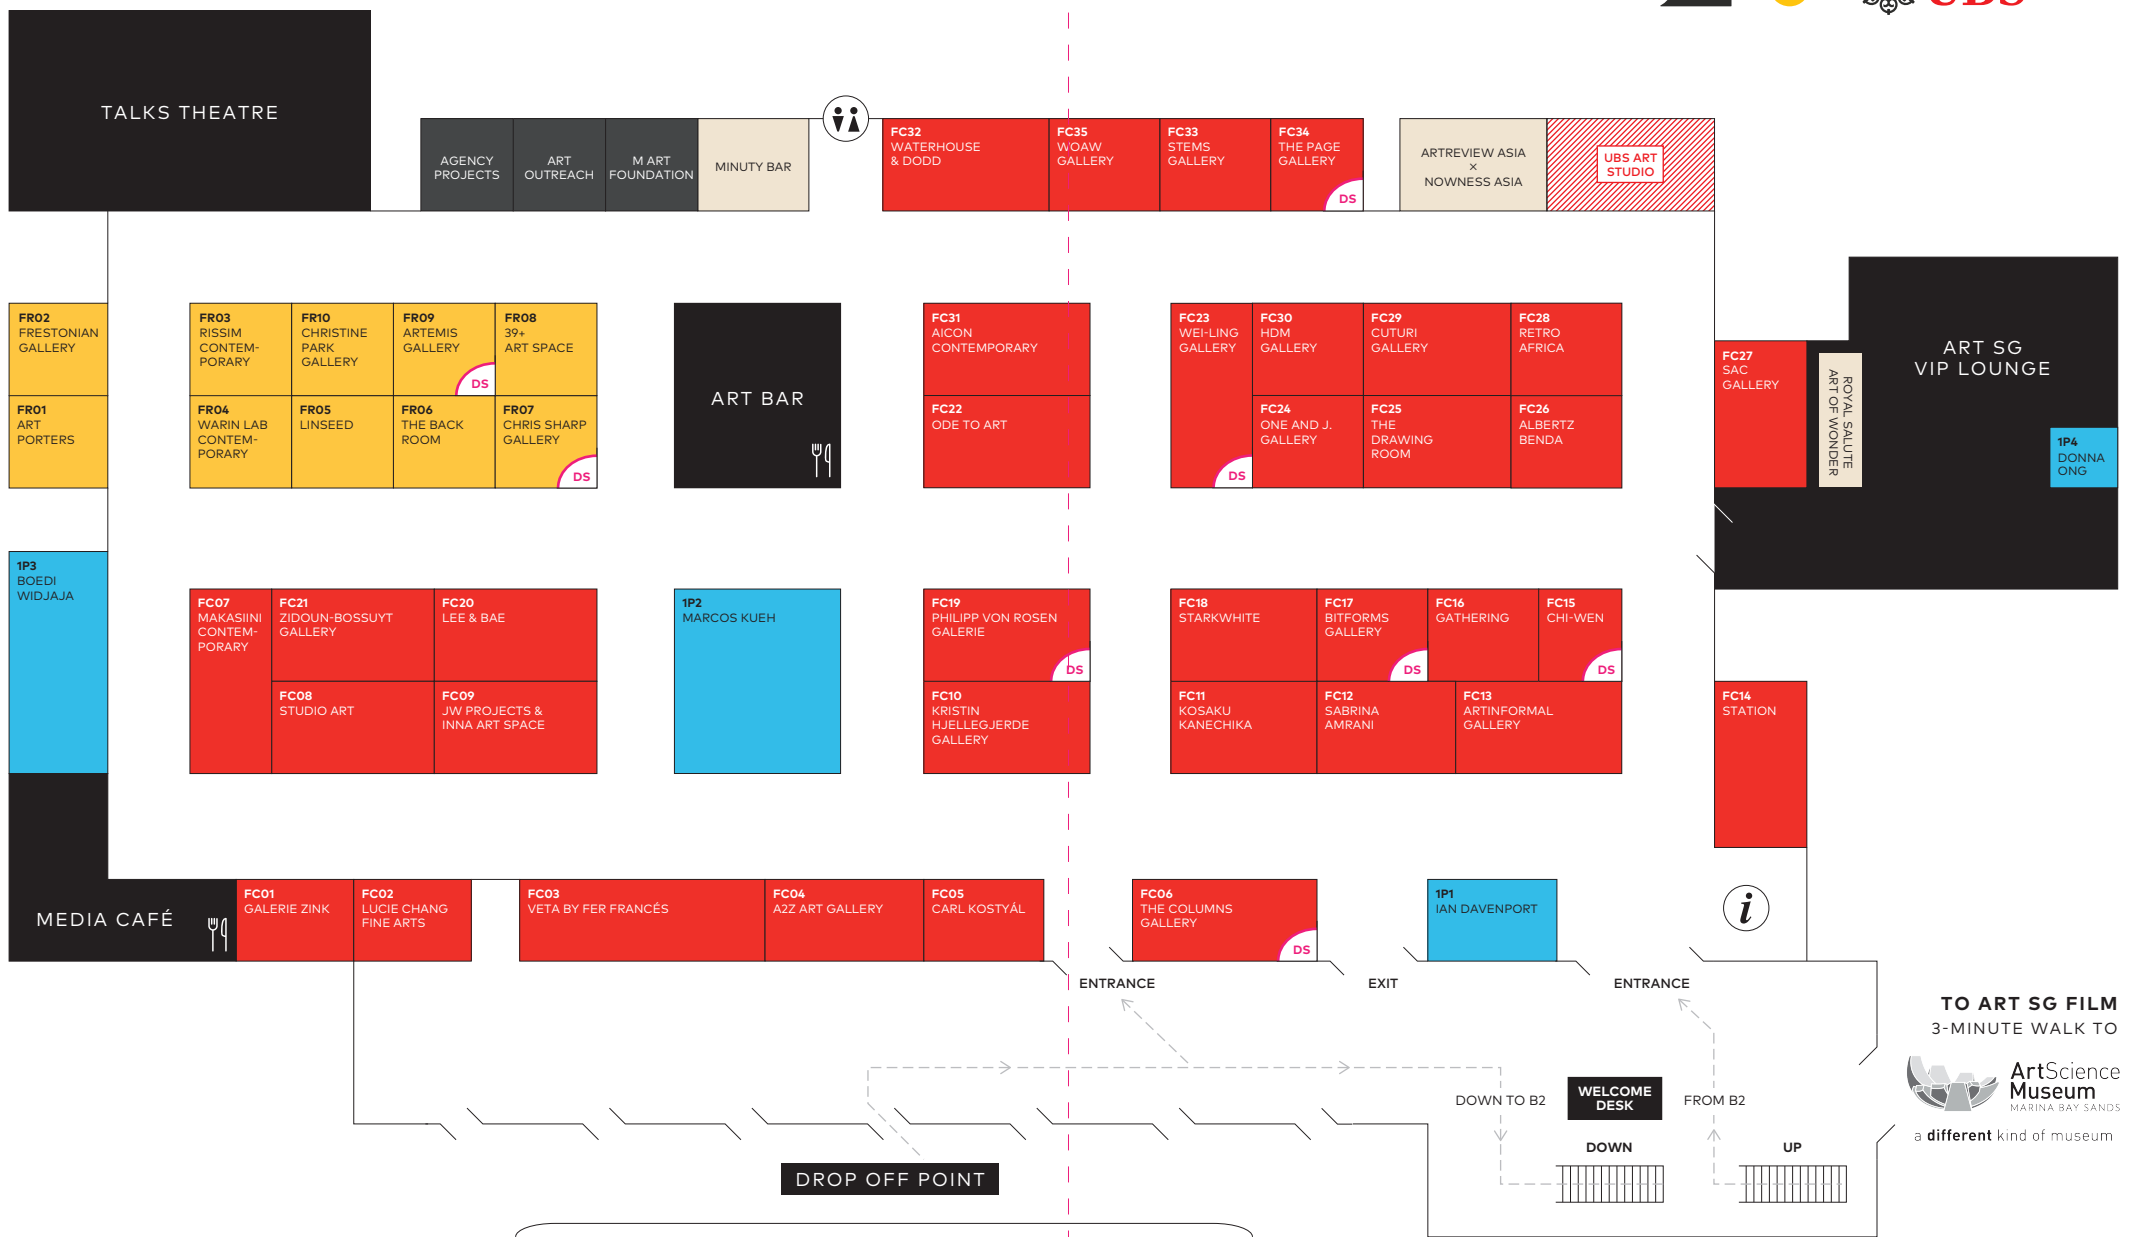

Future Shock | 3:30pm

DIRECTIONS

Just a 3-minute walk from the fair, ArtScience Museum™ is located directly outside The Shoppes at Marina Bay Sands. Exit the fair via L1, walk through The Shoppes towards the waterfront, following the signage to ArtScience Museum™.

BASEMENT 2 | B2

- GALLERIES
- PLATFORM
- DIGITAL SPOTLIGHT
- UBS
- SPONSORS & PARTNERS

GALLERY LIST

GALLERIES

The GALLERIES sector presents leading international and regional galleries showcasing works from their core artist programs.

- A Lighthouse called Kanata
- Aicon
- Alisan Fine Arts
- Anant Art Gallery
- Annelly Juda Fine Art
- Art Front Gallery
- ART SEASONS
- Asia Art Center
- BANGKOK CITYCITY GALLERY
- BASTIAN
- Bowman Sculpture
- Casado Santapau
- Cayón
- CHALK HORSE
- DAG
- Dirimart
- FOST GALLERY
- Gagosian
- Gajah Gallery
- Galerie Gisela Capitain
- Galerie Urs Meile
- Galerie Baton
- Gallery Vacancy
- Gana Art
- Gazelli Art House
- Goodman Gallery
- Green On Red Gallery
- Hales
- Harper's
- Hive Center for Contemporary Art
- iPrecision
- Johyun Gallery
- Kaikai Kiki Gallery
- Kukje Gallery
- Kwai Fung Hin Art Gallery
- Lehmann Maupin
- Madeln Gallery
- MAKI Gallery
- Mizuma Gallery
- Nadi Gallery
- Nahmad Projects
- neugerriemschneider
- NF/NIEVES FERNANDEZ

- Artemis Gallery
- bitforms gallery
- Chi-Wen
- Chris Sharp Gallery
- Gazelli Art House
- Philipp von Rosen Galerie
- The Columns Gallery
- The Page Gallery
- Wei-Ling Gallery

PLATFORM

Dynamic, large-scale and site-specific installations presented across the fair. These artworks showcase the latest in contemporary art practice and themes from around the Asia Pacific region and beyond.