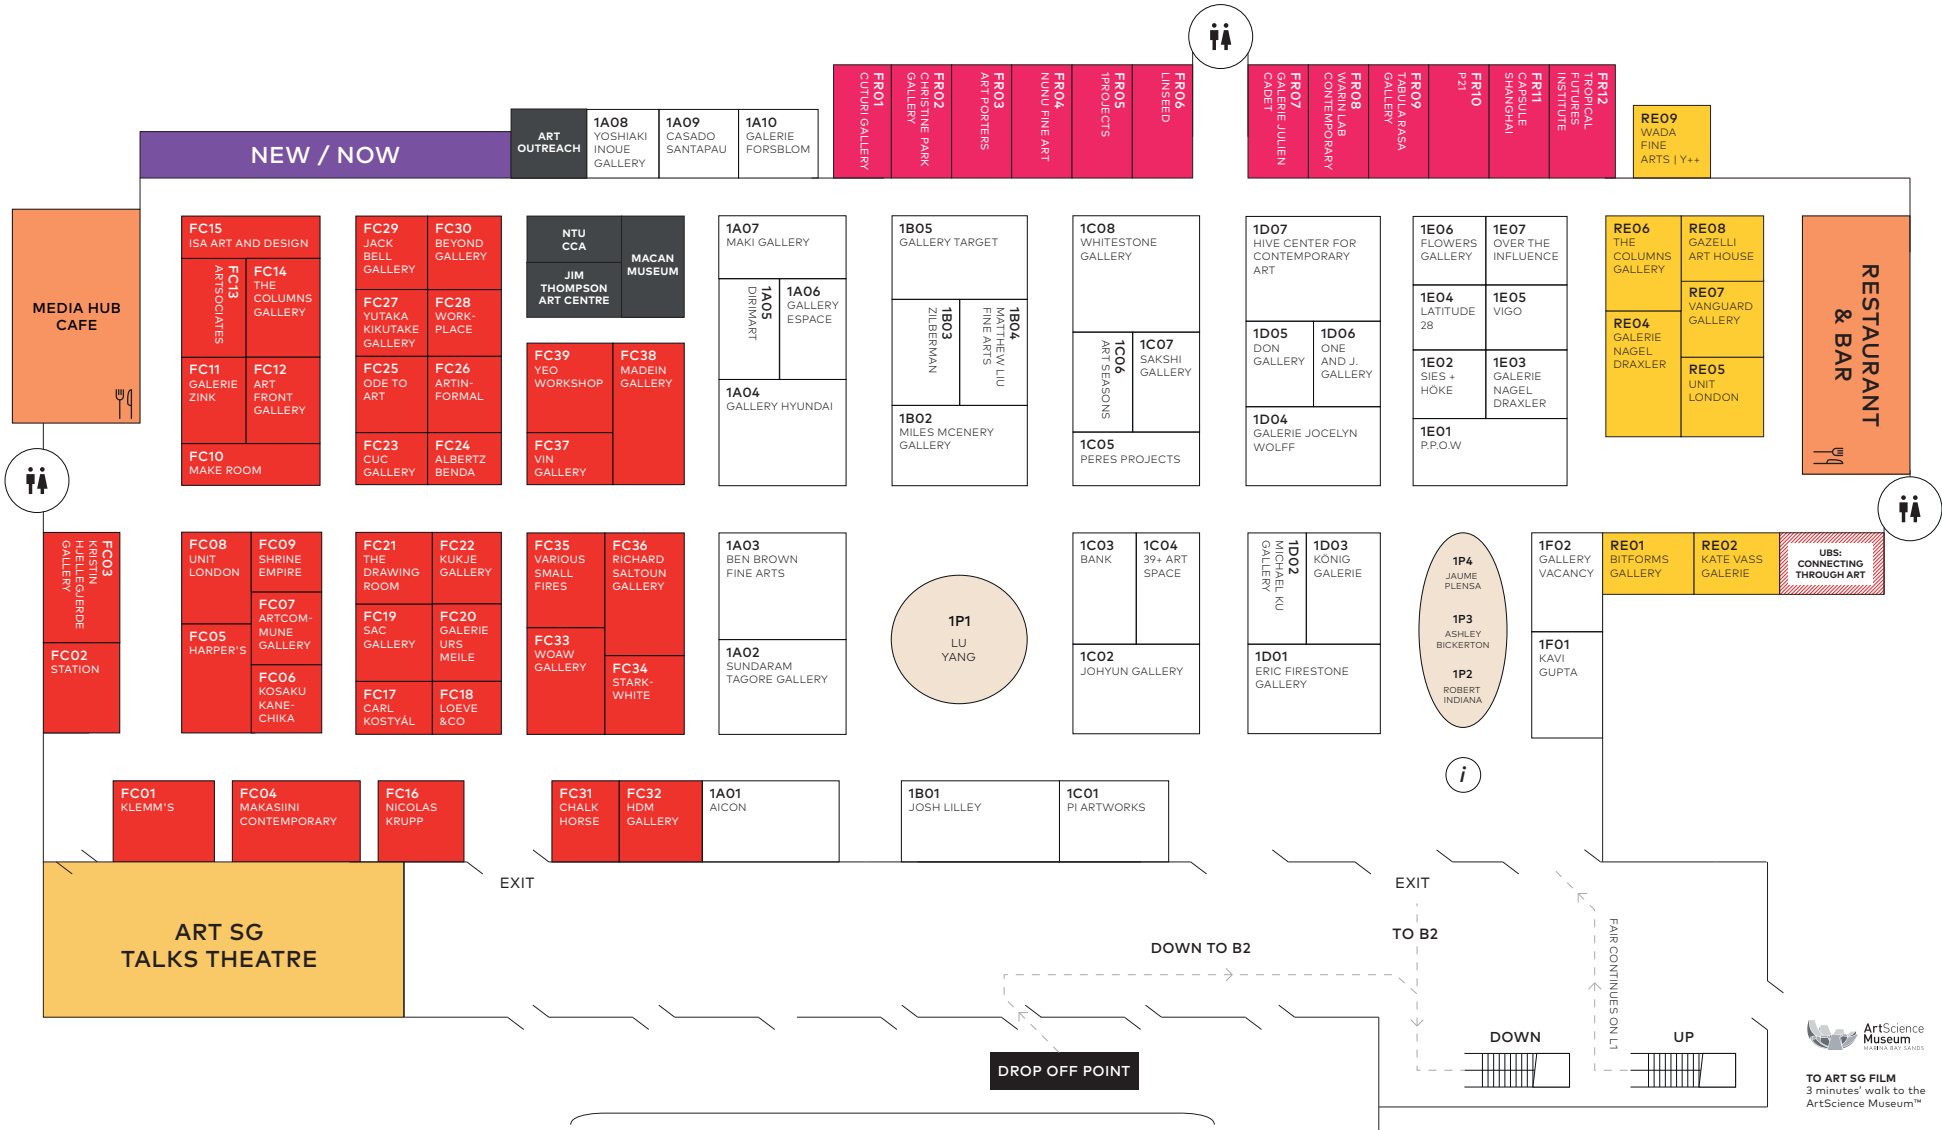

FUTURES features young galleries, established within six years or less, presenting new artworks by emerging talents especially created for ART SG.

1PROJECTS	FR05
Art Porters	FR03
Capsule Shanghai	FR11
CHRISTINE PARK GALLERY	FR02
Cuturi Gallery	FR01
Galerie Julien Cadet	FR07
LINSEED	FR06
Nunu Fine Art	FR04
P21	FR10
Tabula Rasa Gallery	FR09
Tropical Futures Institute	FR12
Warin Lab Contemporary	FR08

bitforms gallery	RE01
Galerie Nagel Draxler	RE04
Gazelli Art House	RE08
Kate Vass Galerie	RE02
The Columns Gallery	RE06
Unit London	RE05
Vanguard Gallery	RE07
Wada Fine Arts Y++	RE09

PLATFORM

Dynamic, large-scale and site specific installations presented across the fair. These artworks will showcase the latest in contemporary art practice and themes from around the Asia Pacific region and beyond.

Scan the QR code to learn more about PLATFORM.

Lu Yang BANK	1P1
Robert Indiana Ben Brown Fine Arts	1P2
Ashley Bickerton Gajah Gallery	1P3
Jaume Plensa GRAY	1P4
Isamu Noguchi White Cube	BP1
Sopheap Pich Tomio Koyama Gallery	BP2

ART SY

Scan the QR code to view the ART SG Digital Catalogue online with Artsy until 20 January.

LEVEL 1 | L1

- GALLERIES
- FOCUS
- FUTURES
- REFRAME
- ART SG TALKS THEATRE
- NEW / NOW
- PLATFORM
- UBS
- CULTURAL PARTNERS
- EATING & DRINKING