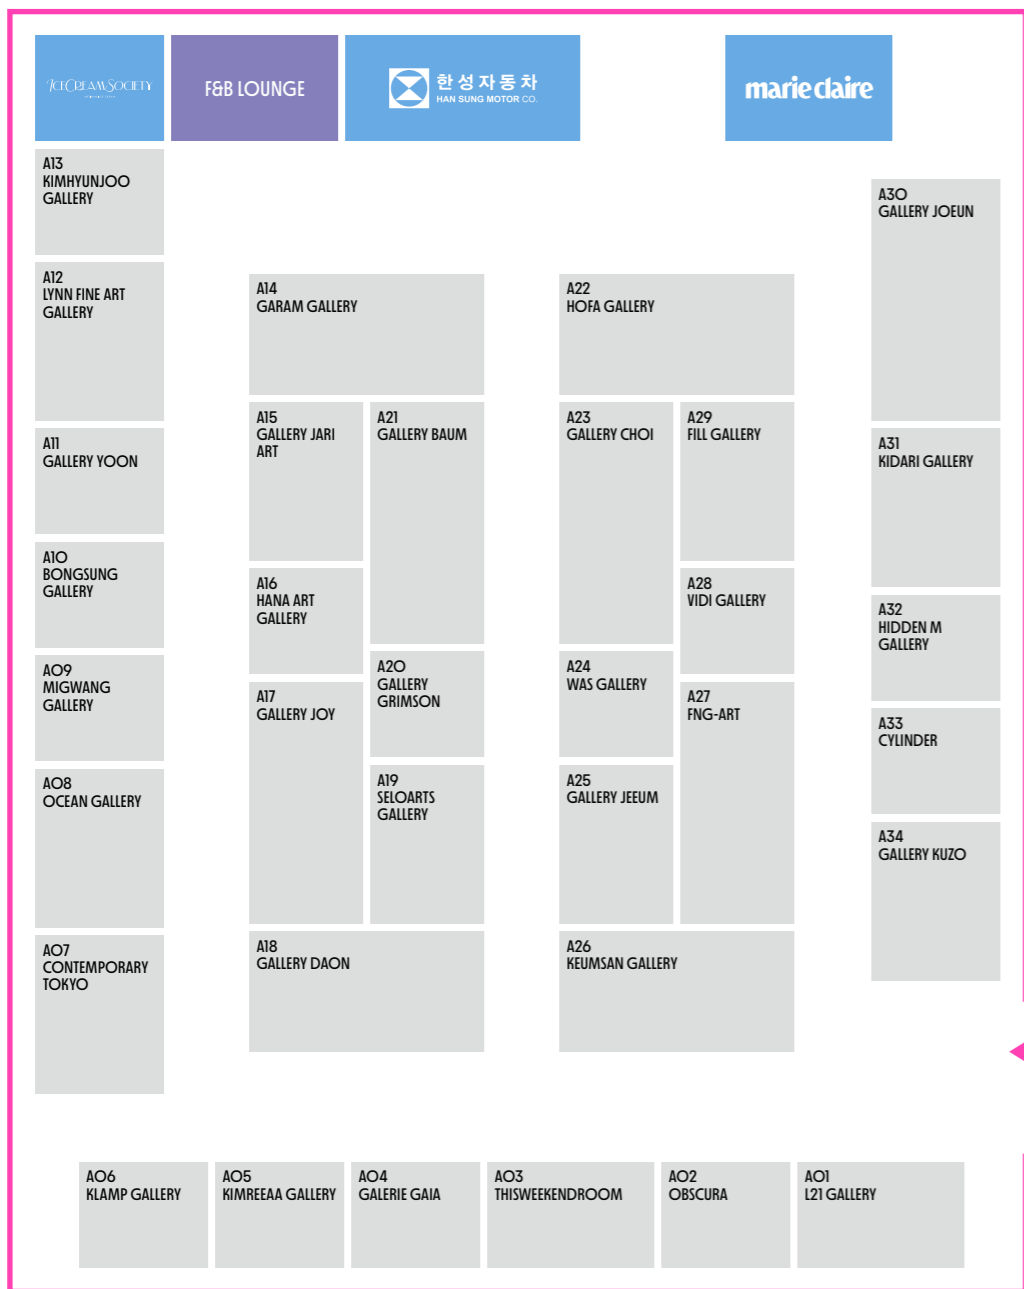

Hall 1

Hall 2

Hall 3

- EXHIBITOR
- SPECIAL EXHIBITION
- LOUNGE
- PARTNER
- I INFORMATION
- C CATALOGUE
- S SERVICE POINT
- RESTROOM