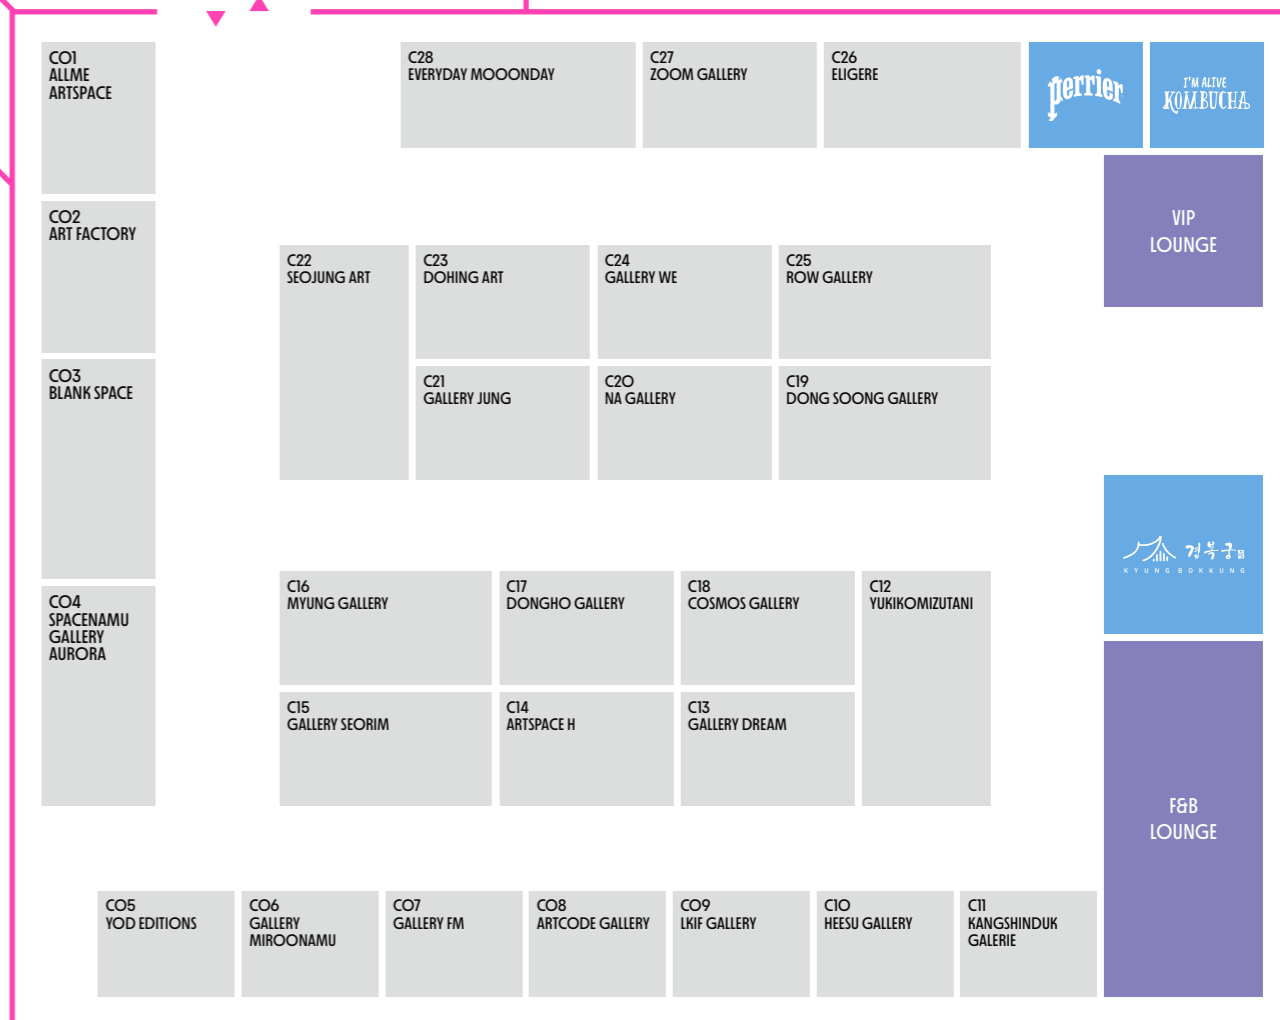

A22 PNC GALLERY
A21 ARTPARK

S12 LEE & BAE
S11 ALVARO ALCAZAR GALLERY
S10 GALLERY ROSEN-FELD
S09 MOS-KOWITZ BAYSE

S08 MAKE ROOM
S07 CASSINA PROJECTS
S06 GALERIE STEPHANIE
S05 SH GALLERY

A20 CMAY GALLERY
A19 GALERIE ZWISCHEN

A52 GALLERY 41
A53 ANNE MOSSERI-MARIO GALERIE
A54 ESTHER SCHIPPER

A55 EDUARDO SECCI
A56 e.jung gallery

A57 DADO ART GALLERY
A58 SOUL ART SPACE
A59 LEESEOUL GALLERY

A60 GALLERY IRRITUM TOKYO
A61 GALLERY DONG-WON

A62 GALLERY JINSUN
A63 ACHENBACH HAGEMEIER
A64 YEEMOCK GALLERY

- EXHIBITOR
- SOLO PROJECT
- MEDIA
- PARTNER
- MO1 PUBLIC ART 퍼블릭아트
- MO2 ART IN CULTURE 아트인컬처
- MO3 WOLGAN MISOO 월간미술
- MO4 MONTHLY PHOTOGRAPHY 월간사진
- I INFORMATION
- C CATALOGUE
- S SERVICE POINT
- RESTROOM

Hall 1

Hall 2

Hall 3

- EXHIBITOR
- SPECIAL EXHIBITION
- LOUNGE
- PARTNER
- I INFORMATION
- C CATALOGUE
- S SERVICE POINT
- RESTROOM