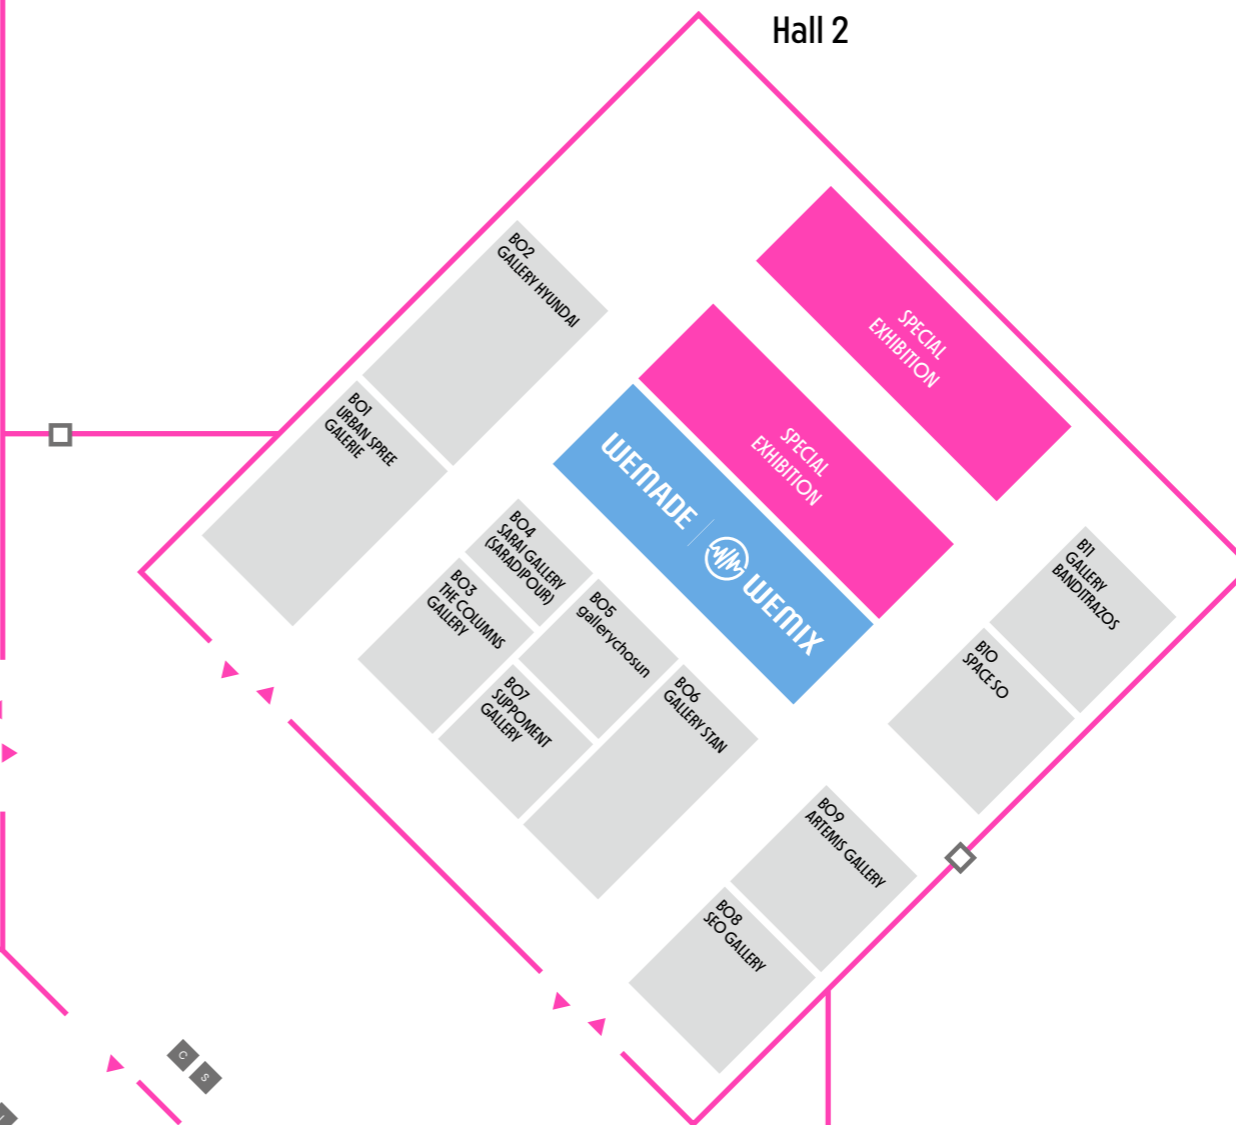

A22 PNC GALLERY
A21 ARTPARK

S12 LEE & BAE
S11 ALVARO ALCAZAR GALLERY
S10 GALLERY ROSEN-FELD
S09 MOS-KOWITZ BAYSE

S08 MAKE ROOM
S07 CASSINA PROJECTS
S06 GALERIE STEPHANIE
S05 SH GALLERY

A20 CMAY GALLERY
A19 GALERIE ZWISCHEN

A52 GALLERY 41
A53 ANNE MOSSERI-MARIO GALERIE
A54 ESTHER SCHIPPER

A55 EDUARDO SECCI
A56 e.jung gallery

A57 DADO ART GALLERY
A58 SOUL ART SPACE
A59 LEESEOUL GALLERY

A60 GALLERY IRRITUM TOKYO
A61 GALLERY DONG-WON

Hall 1

Hall 2

Hall 3

- EXHIBITOR
- SPECIAL EXHIBITION
- LOUNGE
- PARTNER
- I INFORMATION
- C CATALOGUE
- S SERVICE POINT
- RESTROOM